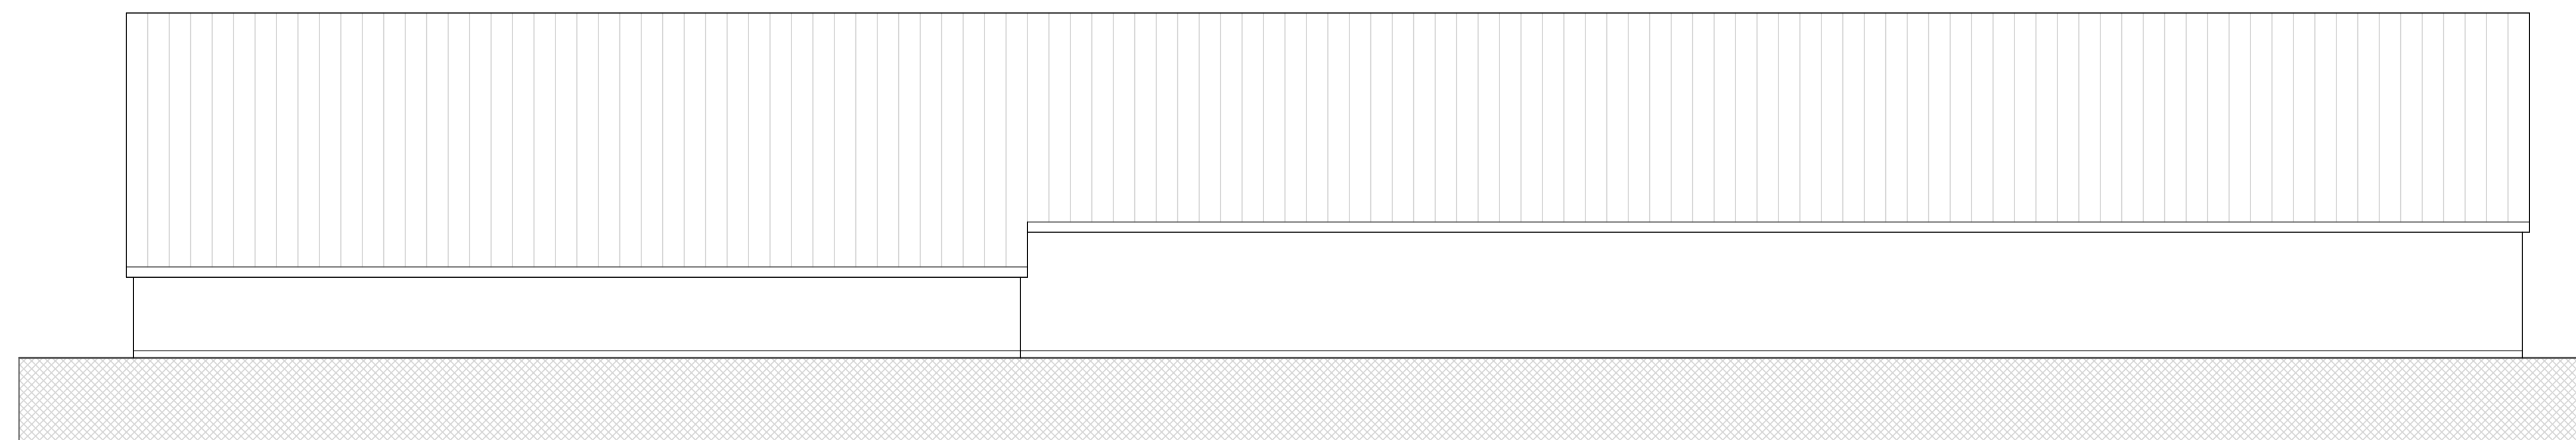

Front Elevation

Left Elevation

Right Elevation

Back Elevation

Fenton Chester Arena Schematic Design SD-01.4

Date: November 14, 2024