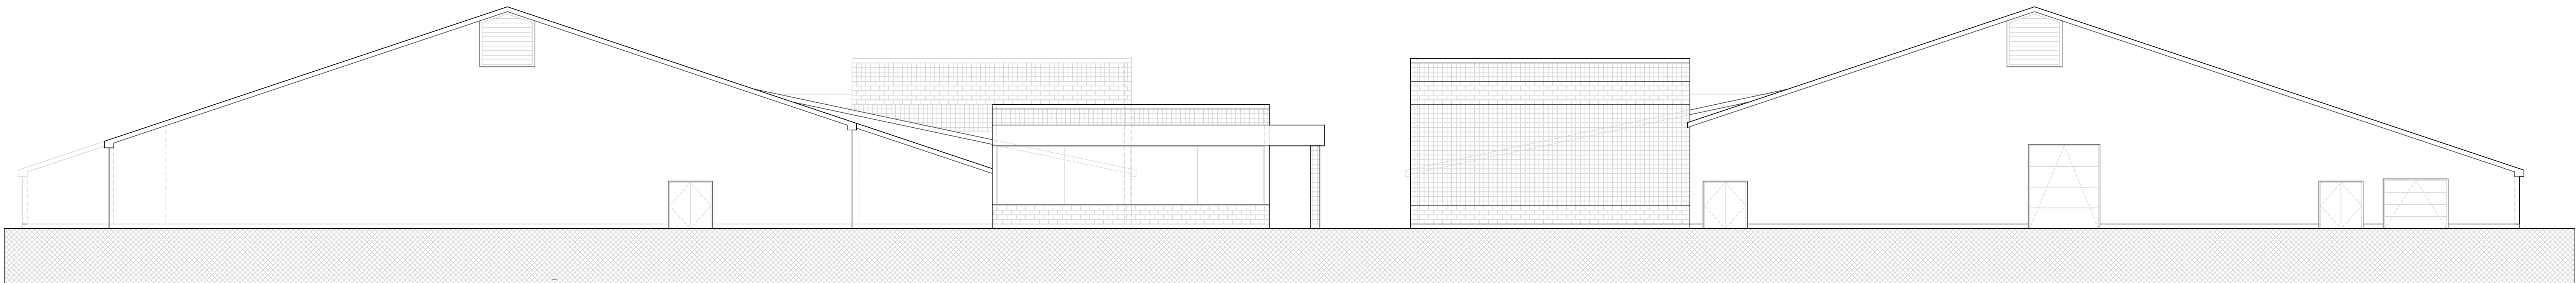

Front Elevation

Left Elevation

Right Elevation

Back Elevation

Fenton Chester Arena Schematic Design SD-01.4

Date: November 14, 2024